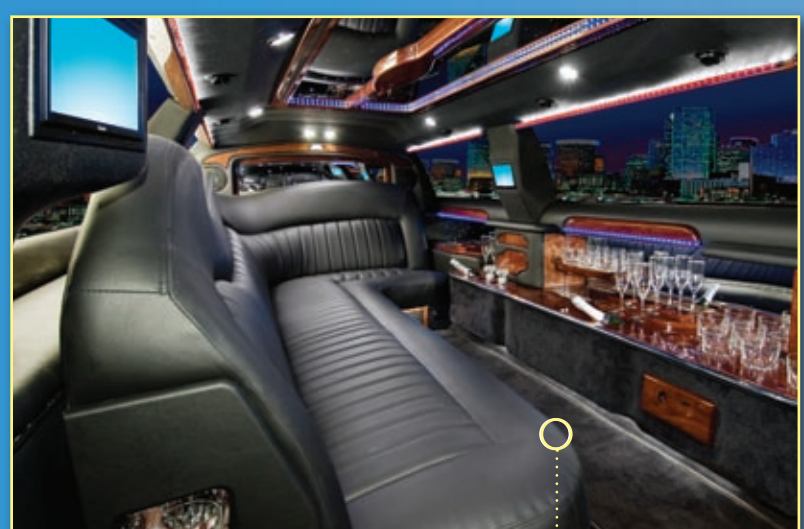

STRETCH LIMOUSINES

SEDANS, 6, 8, 10,
& 14 PASSENGER
STRETCH LIMOUSINES

- Refreshments
- Cellular Phone
- Two Way Radios
- Leather Interior
- Privacy Dividers
- AM/FM/CD Stereo System
- Electronic Climate Control
- Flat Screen Plasma TV/DVD
- Available in Black or White

35 PASSENGER LUXURY SHUTTLE BUS

- Luxurious Interior
- Electronic Climate Control
- AM/FM/CD Stereo Sound System
- Fiber Optic Throughout
- Luggage Compartment

7 PASSENGER CADILLAC ESCALADE ESV

- Maximum Comfort
- Climate Control
- Vanity Mirrors
- Adaptive Cruise Control
- Ultimate In Elegance & Luxury

18 PASSENGER CADILLAC ESCALADE

- Refreshments
- Mood Lighting
- Starlight Ceiling
- Laser light Show
- Fiber Optic Throughout
- Flat Screen Plasma TV/DVD's
- 1000 Watt AM/FM/CD Surround Sound Stereo System
- Luxurious Interior
- Two Way Radios
- DOT Approved

7 PASSENGER DODGE CARAVAN

- Maximum Comfort
- Climate Control
- Adaptive Cruise Control
- Ultimate In Elegance & Luxury

12 PASSENGER VAN

AIRPORT SHUTTLE ■ ON-CALL TRANSPORTATION ■ GUEST PICK-UP/DROP OFF

- Tinted Windows
- Cellular Phones
- Two Way Radios
- Luxurious Interior
- Dual Electronic Climate Control